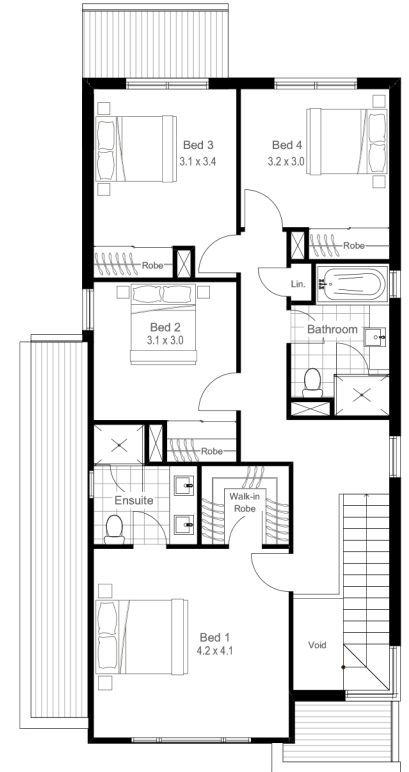

CAMPANA

LOT 18, 208

4 2 2

Total House Area 205.75m²

*Sample external façade colour 5

Artist Impression

GROUND FLOOR

UPPER FLOOR