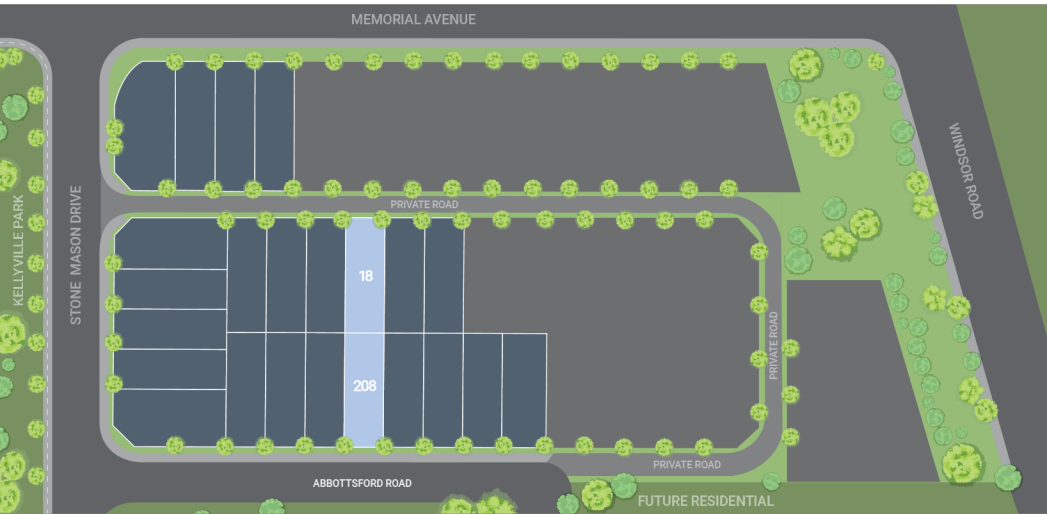

CAMPANA

LOT 18, 208

4 2 2

Total House Area 205.75m²

*Sample external façade colour 5

Artist Impression

GROUND FLOOR

UPPER FLOOR