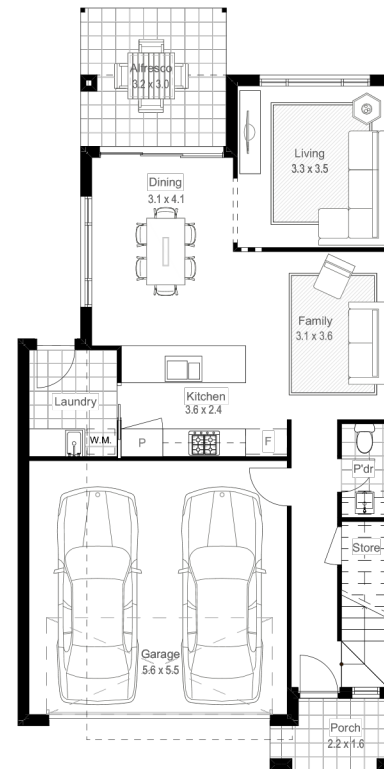

CAMPANA

LOT 18, 208

4 2 2

Total House Area 205.75m²

*Sample external façade colour 5

Artist Impression

GROUND FLOOR

UPPER FLOOR